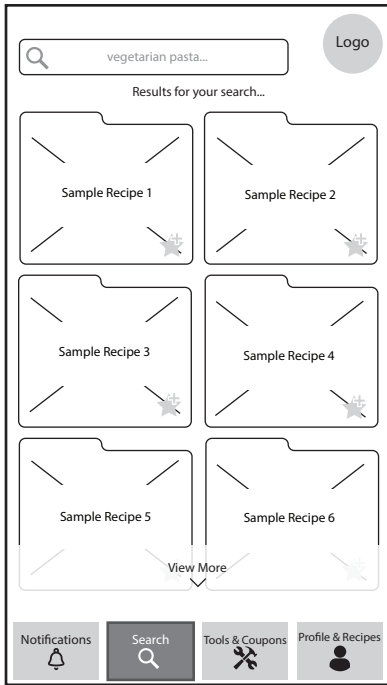

**“Already have an account?” screen**

**“Login” screen**

**“Creat a Login” screen**

**“Home/Landing” screen**

**“Recipe/ingrediant search” screen**

**“Recipe/ingredient search typing” screen**

**"Recipe search results" screen**

**"Notifications stream" screen**

**"Profile" screen**

**"My Recipe Box" screen**

**"Recipe template" screen**

**"Tools/ Coupons" screen**

**“Timer” screen**

**“Metric calculator conversion” screen**

**“Ingredient substitution” screen**

**“Nutrition guide” screen**

**“Servings calculator” screen**

**“Live chat” screen**

**“Coupons” screen**