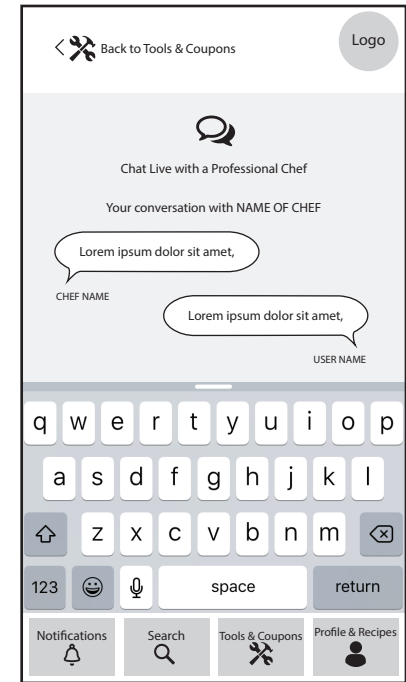

**“Already have an account?” screen**

**“Login” screen**

**“Creat a Login” screen**

**“Home/Landing” screen**

**“Recipe/ingrediant search” screen**

**“Recipe/ingredient search typing” screen**

**"Recipe search results" screen**

**"Notifications stream" screen**

**"Profile" screen**

**"My Recipe Box" screen**

**"Recipe template" screen**

**"Tools/ Coupons" screen**

**“Timer” screen**

**“Metric calculator conversion” screen**

**“Ingredient substitution” screen**

**“Nutrition guide” screen**

**“Servings calculator” screen**

**“Live chat” screen**

**“Coupons” screen**