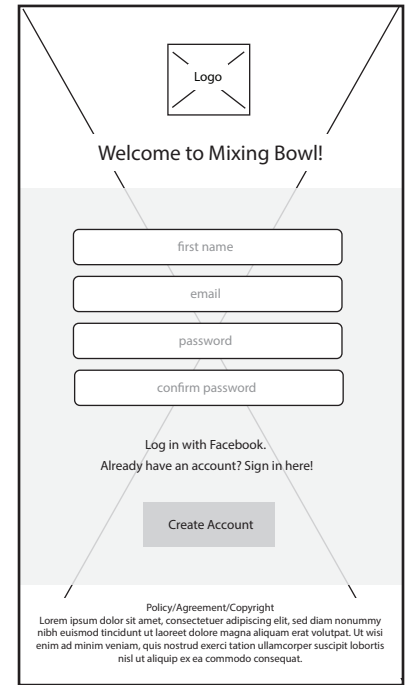

**“Already have an account?” screen**

**“Login” screen**

**“Creat a Login” screen**

**“Home/Landing” screen**

**“Recipe/ingrediant search” screen**

**“Recipe/ingredient search typing” screen**

**"Recipe search results" screen**

**"Notifications stream" screen**

**"Profile" screen**

**"My Recipe Box" screen**

**"Recipe template" screen**

**"Tools/ Coupons" screen**

**“Timer” screen**

**“Metric calculator conversion” screen**

**“Ingredient substitution” screen**

**“Nutrition guide” screen**

**“Servings calculator” screen**

**“Live chat” screen**

**“Coupons” screen**