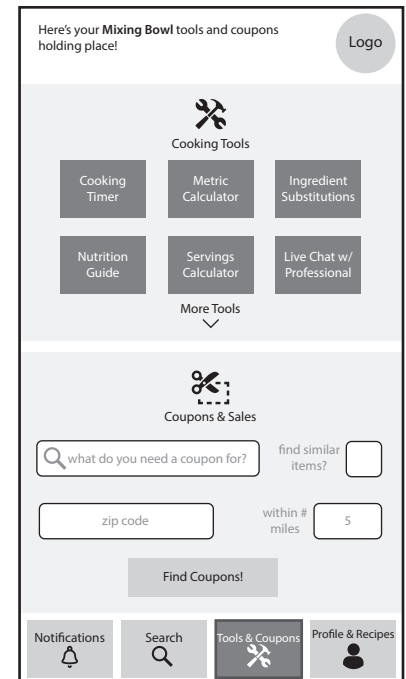

**“Already have an account?” screen**

**“Login” screen**

**“Creat a Login” screen**

**“Home/Landing” screen**

**“Recipe/ingrediant search” screen**

**“Recipe/ingredient search typing” screen**

**"Recipe search results" screen**

**"Notifications stream" screen**

**"Profile" screen**

**"My Recipe Box" screen**

**"Recipe template" screen**

**"Tools/ Coupons" screen**

**“Timer” screen**

**“Metric calculator conversion” screen**

**“Ingredient substitution” screen**

**“Nutrition guide” screen**

**“Servings calculator” screen**

**“Live chat” screen**

**“Coupons” screen**