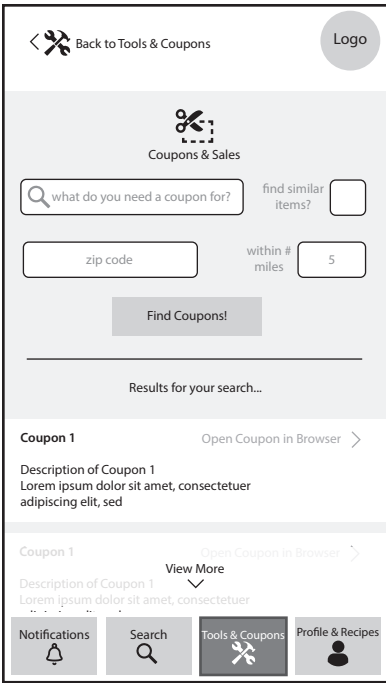

**“Already have an account?” screen**

**“Login” screen**

**“Creat a Login” screen**

**“Home/Landing” screen**

**“Recipe/ingrediant search” screen**

**“Recipe/ingredient search typing” screen**

**"Recipe search results" screen**

**"Notifications stream" screen**

**"Profile" screen**

**"My Recipe Box" screen**

**"Recipe template" screen**

**"Tools/ Coupons" screen**

**“Timer” screen**

**“Metric calculator conversion” screen**

**“Ingredient substitution” screen**

**“Nutrition guide” screen**

**“Servings calculator” screen**

**“Live chat” screen**

**“Coupons” screen**