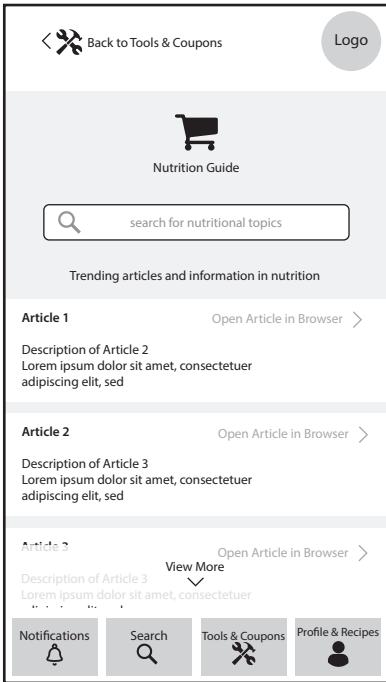

**“Already have an account?” screen**

**“Login” screen**

**“Creat a Login” screen**

**“Home/Landing” screen**

**“Recipe/ingrediant search” screen**

**“Recipe/ingredient search typing” screen**

**"Recipe search results" screen**

**"Notifications stream" screen**

**"Profile" screen**

**"My Recipe Box" screen**

**"Recipe template" screen**

**"Tools/ Coupons" screen**

**“Timer” screen**

**“Metric calculator conversion” screen**

**“Ingredient substitution” screen**

**“Nutrition guide” screen**

**“Servings calculator” screen**

**“Live chat” screen**

**“Coupons” screen**