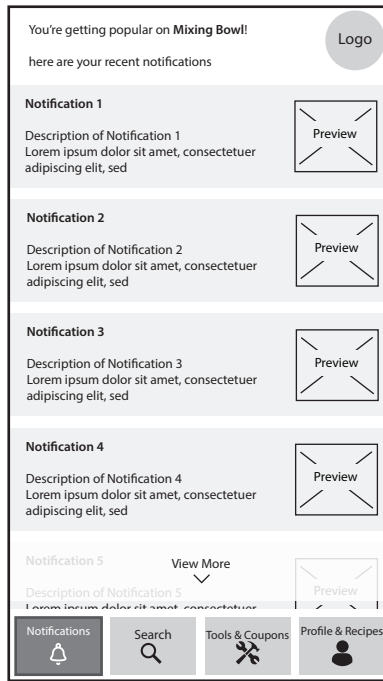

**“Already have an account?” screen**

**“Login” screen**

**“Creat a Login” screen**

**“Home/Landing” screen**

**“Recipe/ingrediant search” screen**

**“Recipe/ingredient search typing” screen**

**"Recipe search results" screen**

**"Notifications stream" screen**

**"Profile" screen**

**"My Recipe Box" screen**

**"Recipe template" screen**

**"Tools/ Coupons" screen**

**“Timer” screen**

**“Metric calculator conversion” screen**

**“Ingredient substitution” screen**

**“Nutrition guide” screen**

**“Servings calculator” screen**

**“Live chat” screen**

**“Coupons” screen**