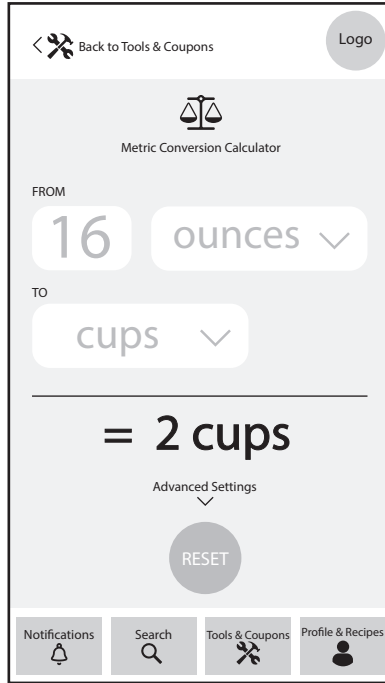

**“Already have an account?” screen**

**“Login” screen**

**“Creat a Login” screen**

**“Home/Landing” screen**

**“Recipe/ingrediant search” screen**

**“Recipe/ingredient search typing” screen**

**"Recipe search results" screen**

**"Notifications stream" screen**

**"Profile" screen**

**"My Recipe Box" screen**

**"Recipe template" screen**

**"Tools/ Coupons" screen**

**“Timer” screen**

**“Metric calculator conversion” screen**

**“Ingredient substitution” screen**

**“Nutrition guide” screen**

**“Servings calculator” screen**

**“Live chat” screen**

**“Coupons” screen**