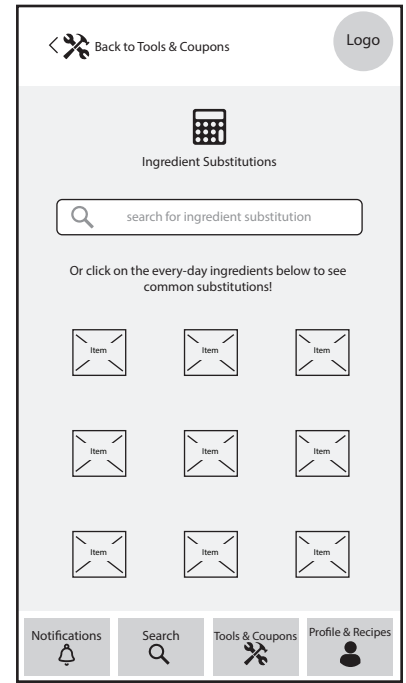

**“Already have an account?” screen**

**“Login” screen**

**“Creat a Login” screen**

**“Home/Landing” screen**

**“Recipe/ingrediant search” screen**

**“Recipe/ingredient search typing” screen**

**"Recipe search results" screen**

**"Notifications stream" screen**

**"Profile" screen**

**"My Recipe Box" screen**

**"Recipe template" screen**

**"Tools/ Coupons" screen**

**“Timer” screen**

**“Metric calculator conversion” screen**

**“Ingredient substitution” screen**

**“Nutrition guide” screen**

**“Servings calculator” screen**

**“Live chat” screen**

**“Coupons” screen**