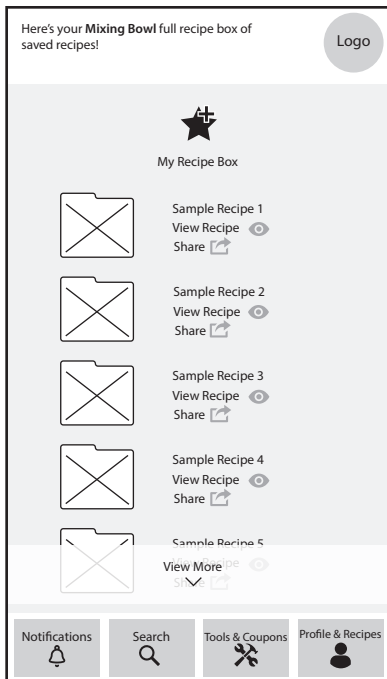

**“Already have an account?” screen**

**“Login” screen**

**“Creat a Login” screen**

**“Home/Landing” screen**

**“Recipe/ingrediant search” screen**

**“Recipe/ingredient search typing” screen**

**"Recipe search results" screen**

**"Notifications stream" screen**

**"Profile" screen**

**"My Recipe Box" screen**

**"Recipe template" screen**

**"Tools/ Coupons" screen**

**“Timer” screen**

**“Metric calculator conversion” screen**

**“Ingredient substitution” screen**

**“Nutrition guide” screen**

**“Servings calculator” screen**

**“Live chat” screen**

**“Coupons” screen**