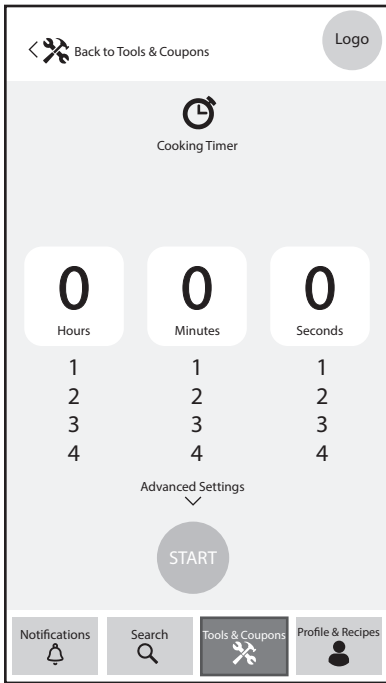

**“Already have an account?” screen**

**“Login” screen**

**“Creat a Login” screen**

**“Home/Landing” screen**

**“Recipe/ingrediant search” screen**

**“Recipe/ingredient search typing” screen**

**"Recipe search results" screen**

**"Notifications stream" screen**

**"Profile" screen**

**"My Recipe Box" screen**

**"Recipe template" screen**

**"Tools/ Coupons" screen**

**“Timer” screen**

**“Metric calculator conversion” screen**

**“Ingredient substitution” screen**

**“Nutrition guide” screen**

**“Servings calculator” screen**

**“Live chat” screen**

**“Coupons” screen**