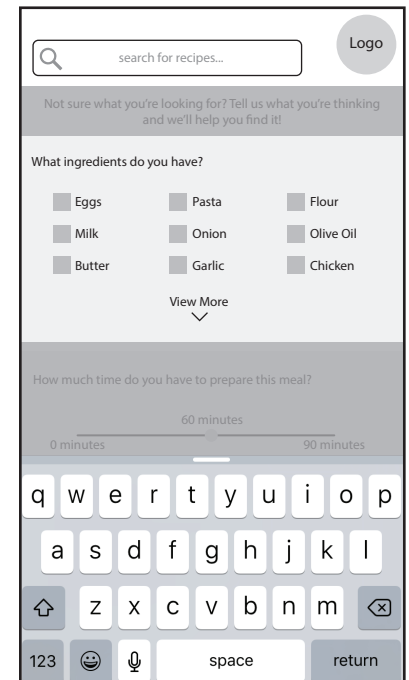

**“Already have an account?” screen**

**“Login” screen**

**“Creat a Login” screen**

**“Home/Landing” screen**

**“Recipe/ingrediant search” screen**

**“Recipe/ingredient search typing” screen**

**"Recipe search results" screen**

**"Notifications stream" screen**

**"Profile" screen**

**"My Recipe Box" screen**

**"Recipe template" screen**

**"Tools/ Coupons" screen**

**“Timer” screen**

**“Metric calculator conversion” screen**

**“Ingredient substitution” screen**

**“Nutrition guide” screen**

**“Servings calculator” screen**

**“Live chat” screen**

**“Coupons” screen**