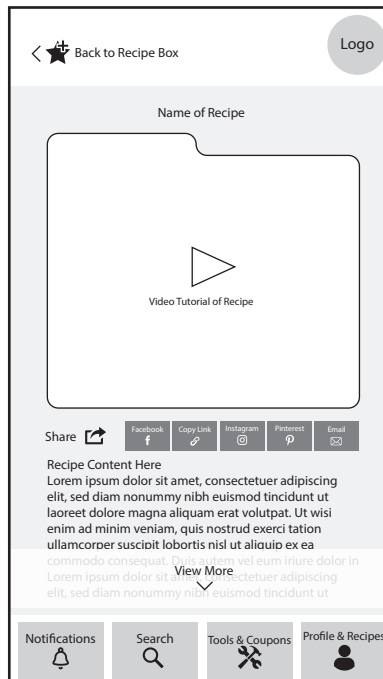

**“Already have an account?” screen**

**“Login” screen**

**“Creat a Login” screen**

**“Home/Landing” screen**

**“Recipe/ingrediant search” screen**

**“Recipe/ingredient search typing” screen**

**"Recipe search results" screen**

**"Notifications stream" screen**

**"Profile" screen**

**"My Recipe Box" screen**

**"Recipe template" screen**

**"Tools/ Coupons" screen**

**“Timer” screen**

**“Metric calculator conversion” screen**

**“Ingredient substitution” screen**