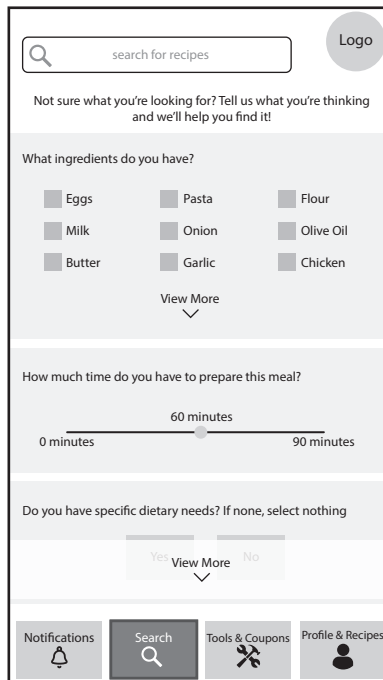

**“Already have an account?” screen**

**“Login” screen**

**“Creat a Login” screen**

**“Home/Landing” screen**

**“Recipe/ingrediant search” screen**

**“Recipe/ingredient search typing” screen**

**"Recipe search results" screen**

**"Notifications stream" screen**

**"Profile" screen**

**"My Recipe Box" screen**

**"Recipe template" screen**

**"Tools/ Coupons" screen**

**“Timer” screen**

**“Metric calculator conversion” screen**

**“Ingredient substitution” screen**

**“Nutrition guide” screen**

**“Servings calculator” screen**

**“Live chat” screen**

**“Coupons” screen**