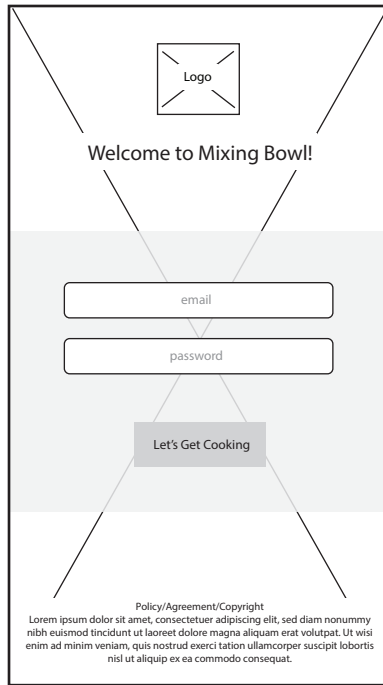

**“Already have an account?” screen**

**“Login” screen**

**“Creat a Login” screen**

**“Home/Landing” screen**

**“Recipe/ingrediant search” screen**

**“Recipe/ingredient search typing” screen**

**"Recipe search results" screen**

**"Notifications stream" screen**

**"Profile" screen**

**"My Recipe Box" screen**

**"Recipe template" screen**

**"Tools/ Coupons" screen**

**“Timer” screen**

**“Metric calculator conversion” screen**

**“Ingredient substitution” screen**