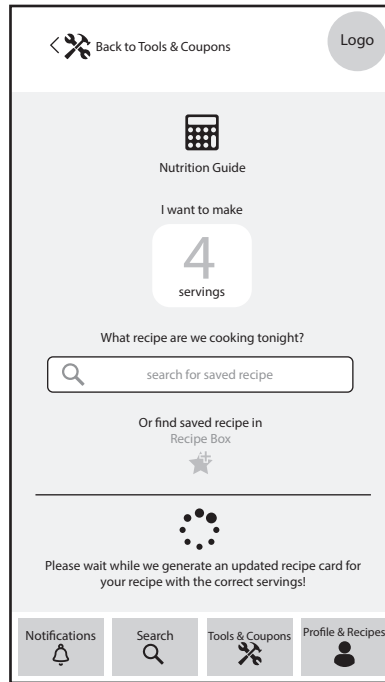

**“Already have an account?” screen**

**“Login” screen**

**“Creat a Login” screen**

**“Home/Landing” screen**

**“Recipe/ingrediant search” screen**

**“Recipe/ingredient search typing” screen**

**"Recipe search results" screen**

**"Notifications stream" screen**

**"Profile" screen**

**"My Recipe Box" screen**

**"Recipe template" screen**

**"Tools/ Coupons" screen**

**“Timer” screen**

**“Metric calculator conversion” screen**

**“Ingredient substitution” screen**

**“Nutrition guide” screen**

**“Servings calculator” screen**

**“Live chat” screen**

**“Coupons” screen**