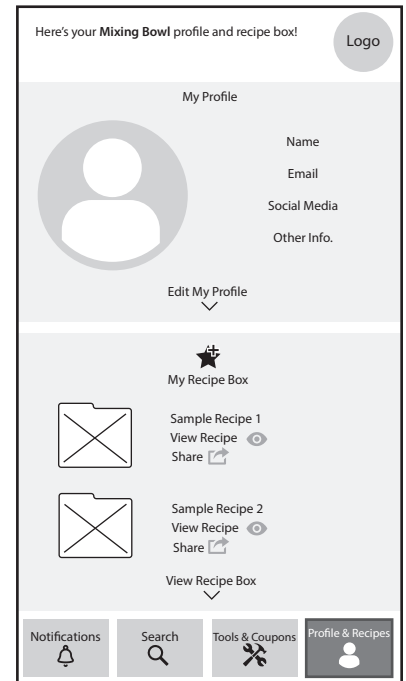

**“Already have an account?” screen**

**“Login” screen**

**“Creat a Login” screen**

**“Home/Landing” screen**

**“Recipe/ingrediant search” screen**

**“Recipe/ingredient search typing” screen**

**"Recipe search results" screen**

**"Notifications stream" screen**

**"Profile" screen**

**"My Recipe Box" screen**

**"Recipe template" screen**

**"Tools/ Coupons" screen**

**“Timer” screen**

**“Metric calculator conversion” screen**

**“Ingredient substitution” screen**

**“Nutrition guide” screen**

**“Servings calculator” screen**

**“Live chat” screen**

**“Coupons” screen**